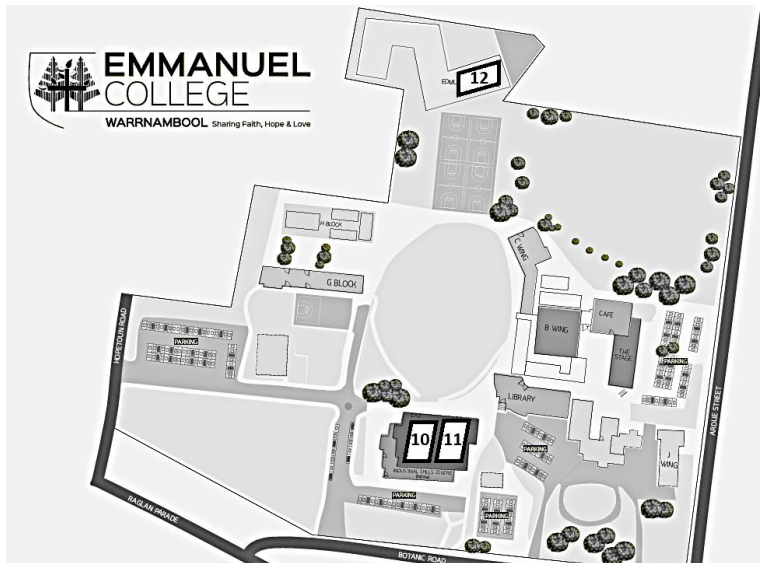

## *ARC Stadium*

*Courts 1 to 7 are located at the ARC Stadium on Caramut Rd Warrnambool.*

*Courts 8 and 9 are located at Brauer College in Caramut Road, only 1 minutes' drive from the main stadium.*

*Courts 10, 11 and 12 are located at Emmanuel College on Botanic Rd, (off Princess Hwy) 5 minutes from the main stadium.*