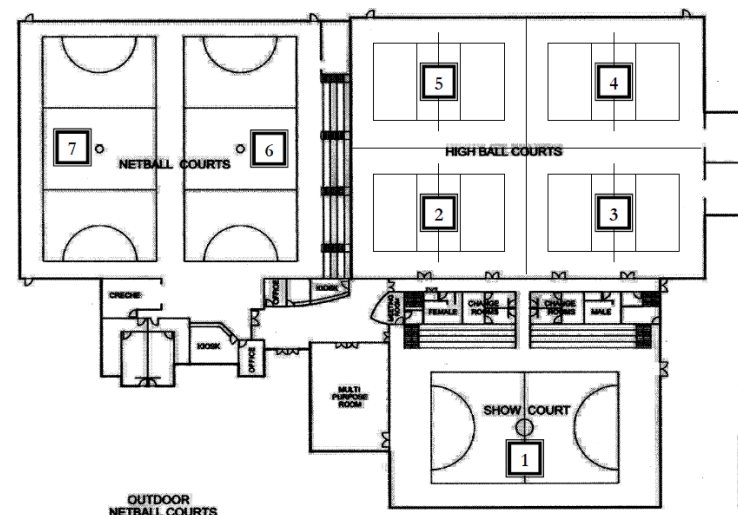

PLEASE ENSURE ALL TEAM MEMBERS ARE AWARE OF THESE RULES.

Please scan the QR code

For results and ladder

Or go to:

<http://southwestpirates.com.au/seaside-results/>

Court Numbers and Locations:

ARC Stadium

Courts 1 to 7 are located at the ARC Stadium on Caramut Rd Warrnambool.